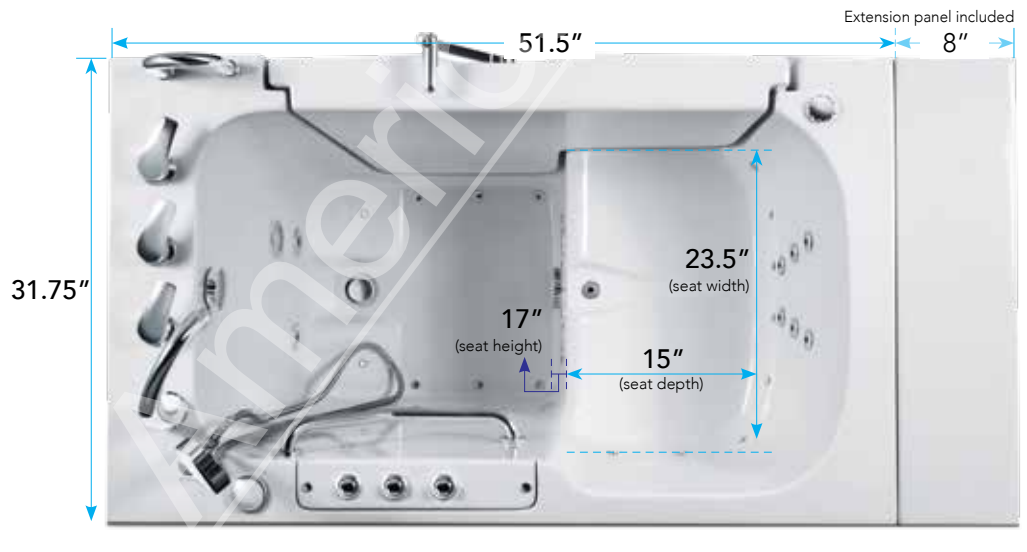

3252KW

Series	Model	W x L x H	Seat Width	Seat Height	Approximate Gallon Capacity With occupant 250 lbs. - 120 lbs.:	Door Swing	Door Opening	Bidet
WHEEL CHAIR	2852KW	28" x 52" x 40.25"	21"	15"	55-63 gal	OUTWARD	34.75"	Yes
	3052KW	29.75" x 52" x 40.25"	22.5"	17"	57-65 gal	OUTWARD	30"	Yes
	3252KW	31.75" x 51.5" x 40.25"	23.5"	17"	60-70 gal	OUTWARD	34.5"	Yes