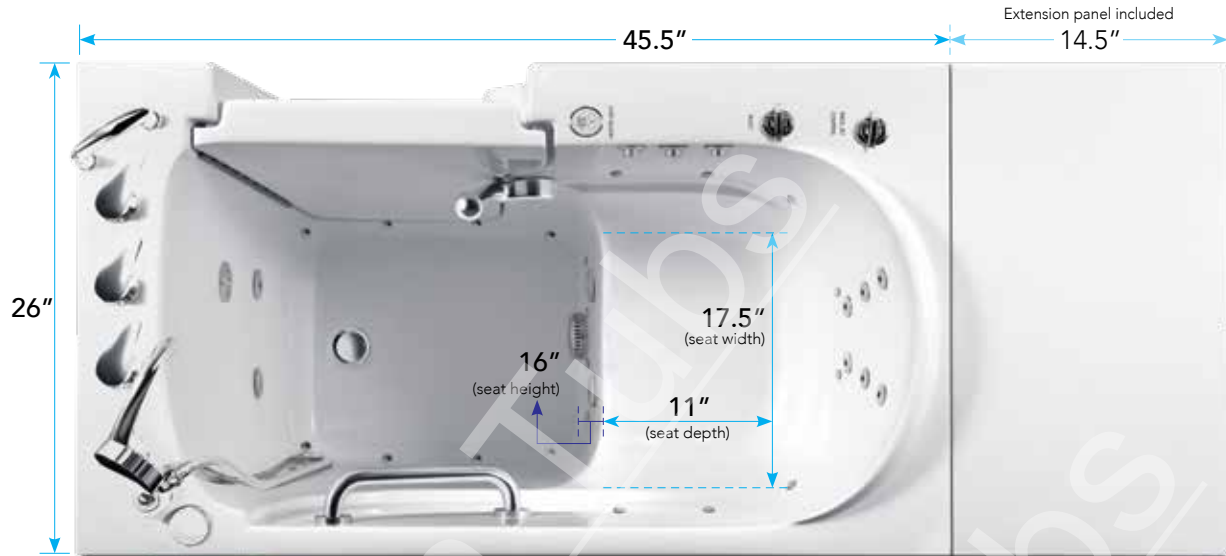

2646KS

2653KX

Series	Model	W x L x H	Seat Width	Seat Height	Approximate Gallon Capacity With occupant 250 lbs. – 120 lbs.:	Door Swing	Door Opening	Bidet
COMPACT	2646KS	26" x 45.5" x 37.5"	17.5"	16"	34-40 gal	INWARD	16"	
	2653KX	26" x 52.5" x 36"	17.5"	17"	42-46 gal	INWARD	16"