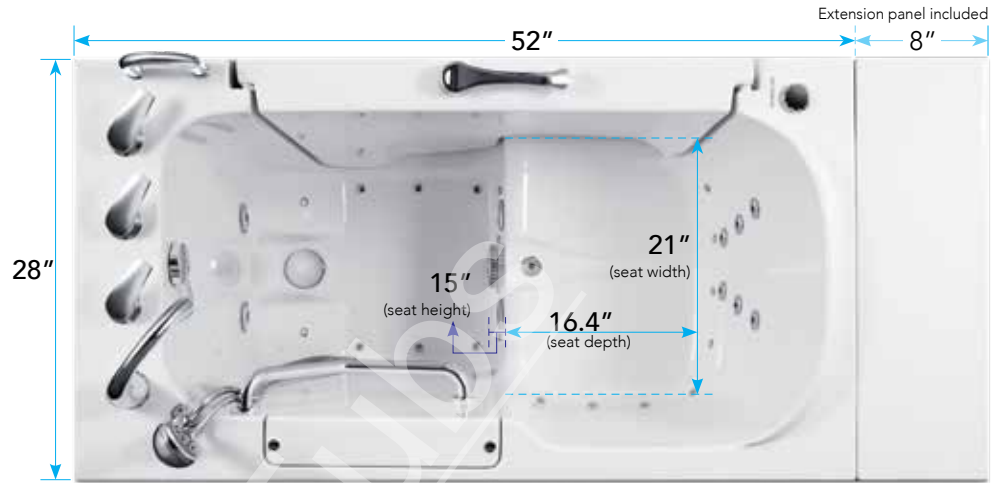

2852KW

3052KW

3252KW

Series	Model	W x L x H	Seat Width	Seat Height	Approximate Gallon Capacity With occupant 250 lbs. - 120 lbs.:	Door Swing	Door Opening	Bidet
WHEEL CHAIR	2852KW	28" x 52" x 40.25"	21"	15"	55-63 gal	OUTWARD	34.75"	Yes
	3052KW	29.75" x 52" x 40.25"	22.5"	17"	57-65 gal	OUTWARD	30"	Yes
	3252KW	31.75" x 51.5" x 40.25"	23.5"	17"	60-70 gal	OUTWARD	34.5"	Yes