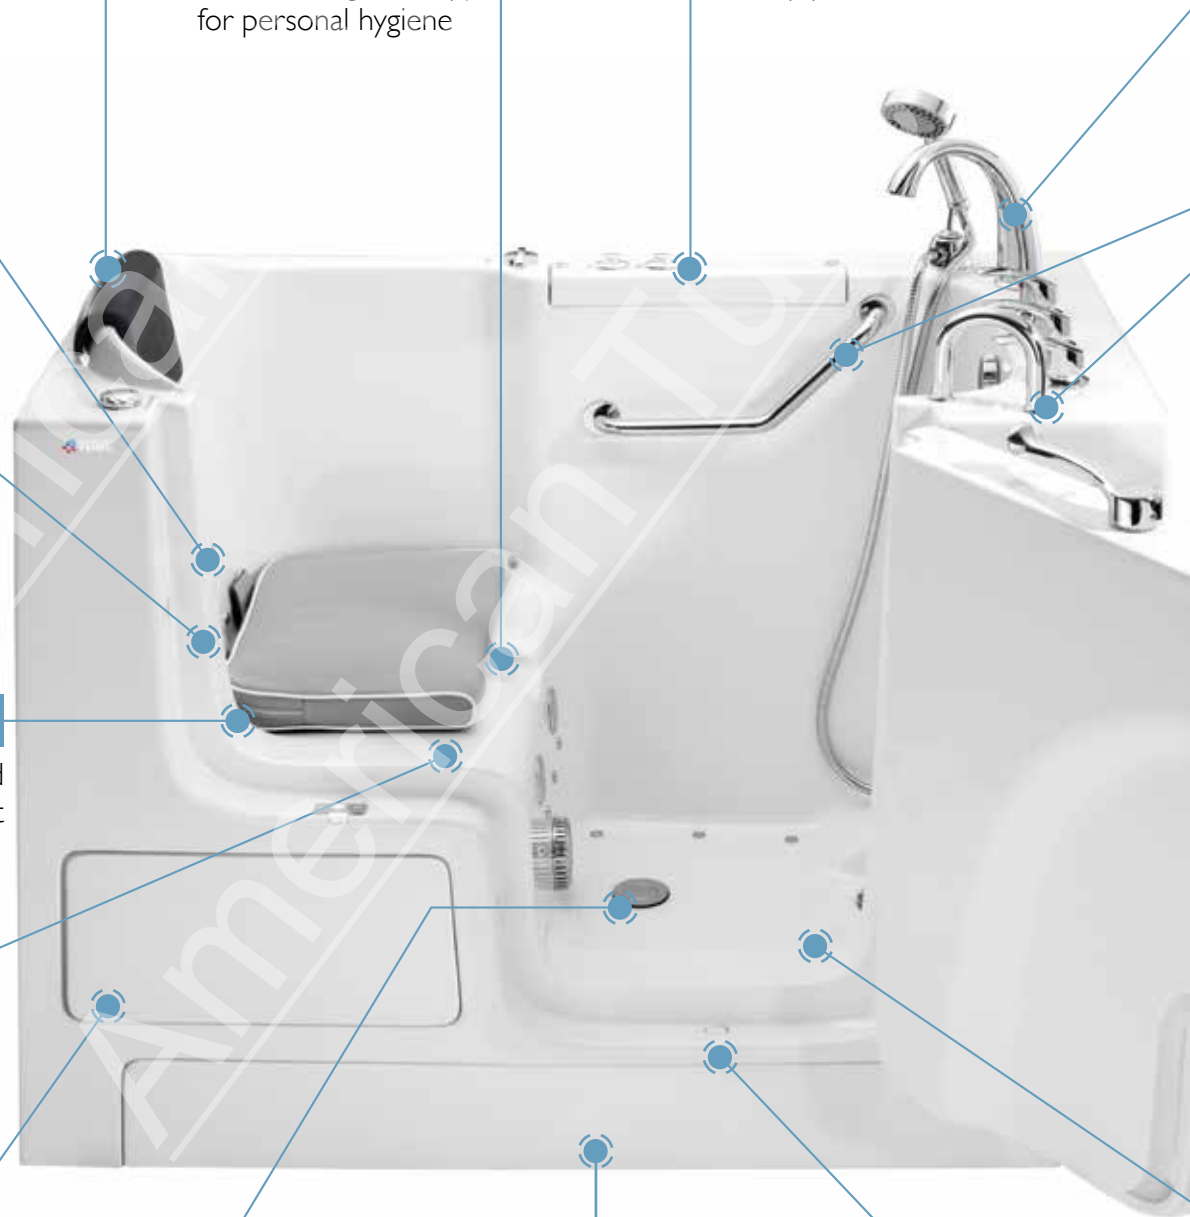

NECK PILLOW

Gently supports your head, shoulders, neck, and back while bathing

BIDET JET

Bidet massage therapy for personal hygiene

AIR SWITCH CONTROLS

Easy push button controls

HYDRO JETS

Hydro massage therapy with state of the art Super Syllent Pump®

AIR JETS

Air massage therapy 3 speed control with auto purge self-cleansing

HEATED SEAT & BACKREST

Added warmth and extra comfort

ADA COMPLIANT SEAT

Provides entry for easy maintenance and installation

TOE DRAIN

Secondary back up drain

SAFE EASY ENTRY

A low threshold entryway provides easy access when entering the tub

DOOR DRAIN

Third drain removes excess water from the door after each use.

FAUCETS

1.8GPM Elegant fast-fill solid brass faucet sets with hand held shower - available in Satin Nickel, Oil-Rubbed Bronze, or Polished Chrome finish.

WHEELCHAIR MODELS & SIZES

Our Wheelchair-Accessible Series walk-in bathtubs are the ideal choice for seniors and individuals with limited mobility. These tubs feature a worry-free, water-tight, outward-swinging door that provides full front access to the ADA-compliant seat, simplifying transfers from a wheelchair. Designed to accommodate users up to 350lbs, these models prioritize safety, comfort, and a luxurious bathing experience.