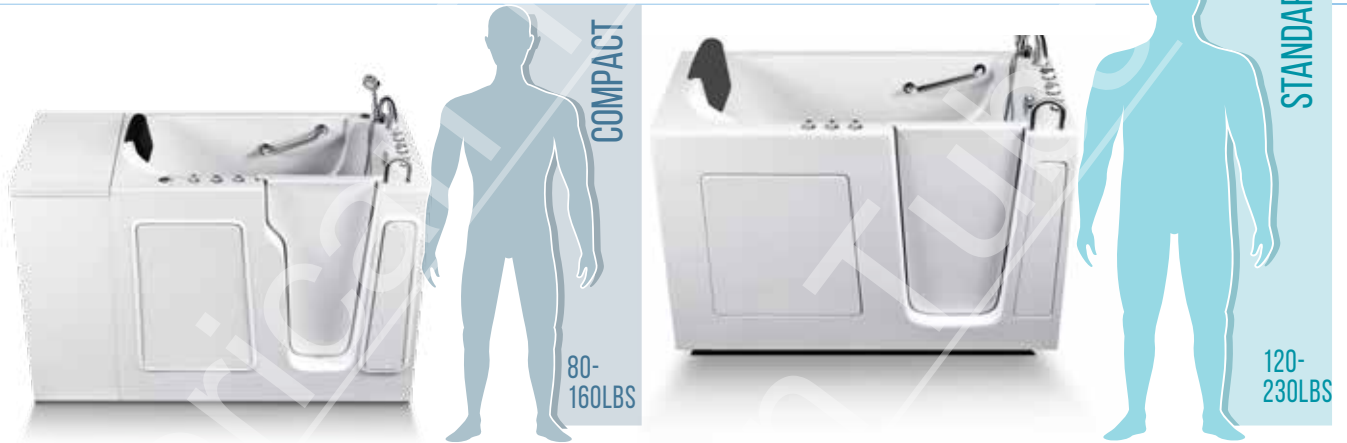

OUR FEATURED MODELS

FIND YOUR TUB SIZE BY

6'1"

5'8"

5'3"

Series	Model	W x L x H	Seat Width	Seat Height	Approximate Gallon Capacity With occupant 250 lbs. – 120 lbs.:	Door Swing	Door Opening	Bidet
COMPACT	2646KS	26" x 45.5" x 37.5"	17.5"	16"	34-40 gal	INWARD	16"	
	2653KX	26" x 52.5" x 36"	17.5"	17"	42-46 gal	INWARD	16"	
	2848KS	28" x 47.5" x 40"	21"	17"	50-57 gal	INWARD	19"	
	3138KW	31.5" x 38" x 38"	21.5"	17"	39-46 gal	OUTWARD	24"	

Series	Model	W x L x H	Seat Width	Seat Height	Approximate Gallon Capacity With occupant 250 lbs. – 120 lbs.:	Door Swing	Door Opening	Bidet
STANDARD	2852KS	28" x 51" x 41"	21"	17"	54-61 gal	INWARD	20"	Yes
	3052KS	29.75" x 51.5" x 38.75"	22.5"	17"	50-58 gal	INWARD	20"	Yes
	3060KX	30" x 59.5" x 36"	20.5"	17"	60-71 gal	INWARD	18"