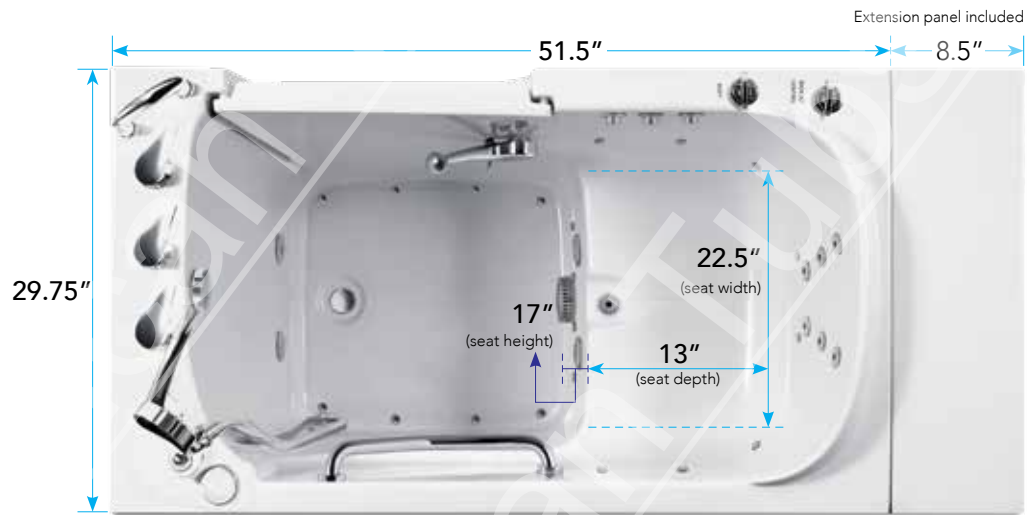

STANDARD MODELS & SIZES

The Standard Series walk-in bathtubs strike a perfect balance between interior and exterior dimensions. These tubs are thoughtfully designed to effortlessly navigate through doors, hallways, and stairways, fitting seamlessly into your existing bath space. With generous legroom and a spacious bathing area, they are well-suited for individuals weighing between 120-230lbs.

2852KS

3052KS

3060KX

Series	Model	W x L x H	Seat Width	Seat Height	Approximate Gallon Capacity With occupant 250 lbs. – 120 lbs.:	Door Swing	Door Opening	Bidet
STANDARD	2852KS	28" x 51" x 41"	21"	17"	54-61 gal	INWARD	20"	Yes
	3052KS	29.75" x 51.5" x 38.75"	22.5"	17"	50-58 gal	INWARD	20"	Yes
	3060KX	30" x 59.5" x 36"	20.5"	17"	60-71 gal	INWARD	18"	