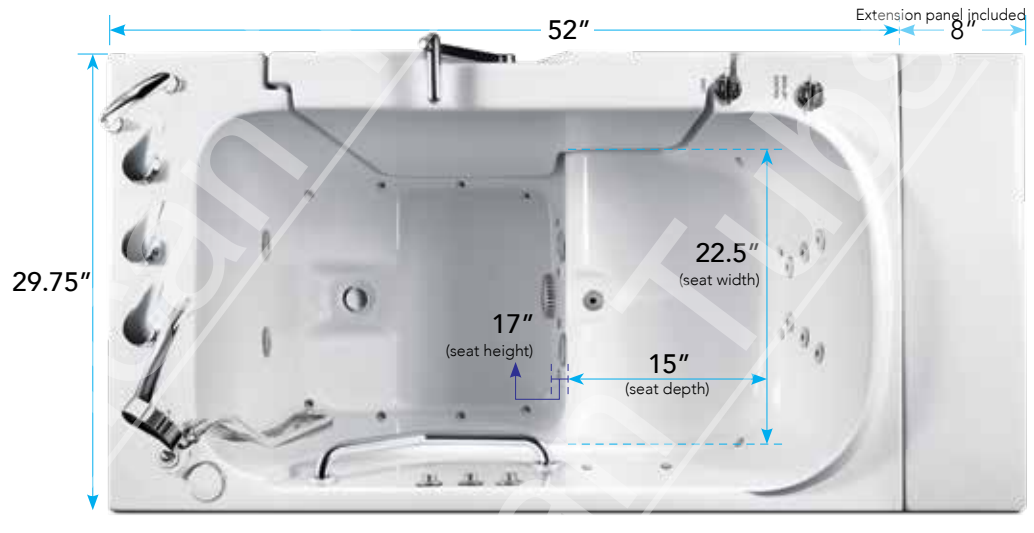

2852KW

3052KW

3252KW

Series	Model	W x L x H	Seat Width	Seat Height	Approximate Gallon Capacity With occupant 250 lbs. - 120 lbs.:	Door Swing	Door Opening	Bidet
WHEEL CHAIR	2852KW	28" x 52" x 40.25"	21"	15"	55-63 gal	OUTWARD	34.75"	Yes
	3052KW	29.75" x 52" x 40.25"	22.5"	17"	57-65 gal	OUTWARD	30"	Yes
	3252KW	31.75" x 51.5" x 40.25"	23.5"	17"	60-70 gal	OUTWARD	34.5"	Yes