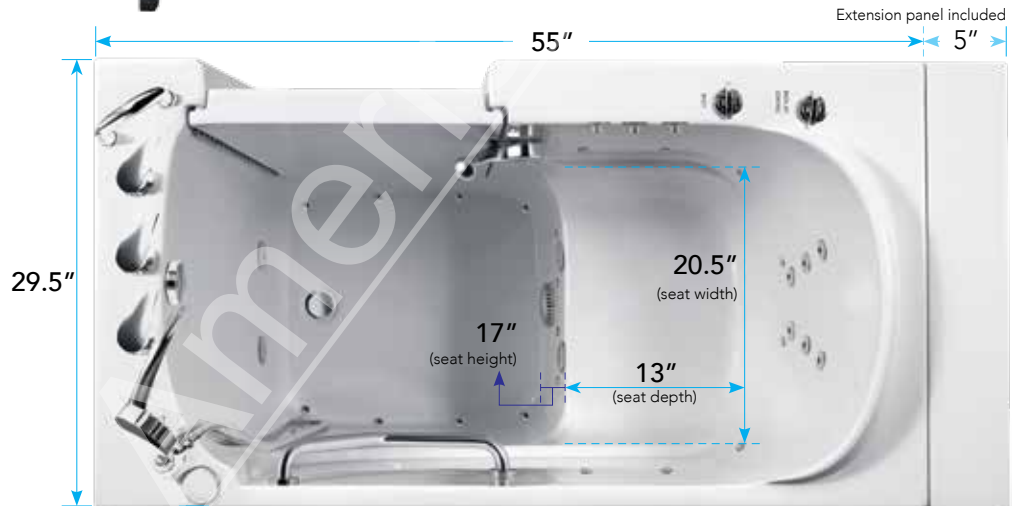

Series	Model	W x L x H	Seat Width	Seat Height	Approximate Gallon Capacity With occupant 250 lbs. – 120 lbs.:	Door Swing	Door Opening	Bidet
EXTRA DEEP & WIDE	3355KS	33.4" x 54.25" x 40"	26.5"	17"	64-70 gal	INWARD	23.5"	Yes
	3555KS	35.4" x 55" x 40.25"	28.75"	17"	62-72 gal	INWARD	23.5"	Yes
	3055KD	29.5" x 55" x 46"	20.5"	17"	90-100 gal	INWARD	18"