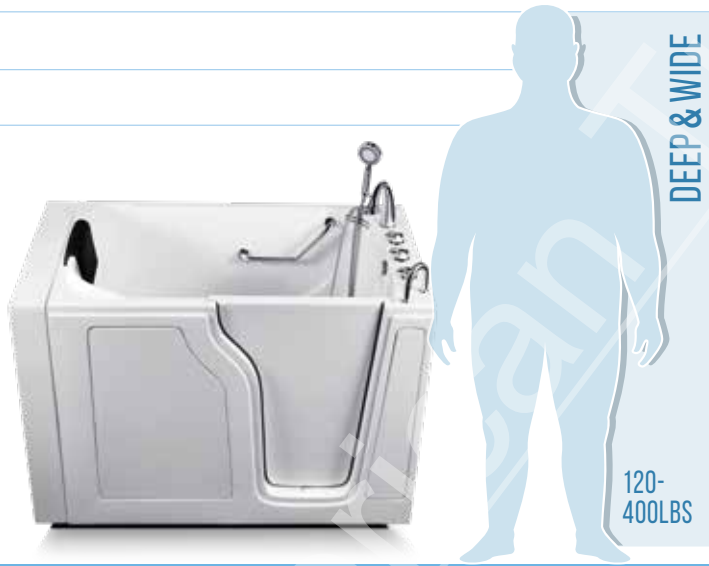

YOUR WEIGHT AND HEIGHT

Series	Model	W x L x H	Seat Width	Seat Height	Approximate Gallon Capacity With occupant 250 lbs. – 120 lbs.:	Door Swing	Door Opening	Bidet
EXTRA DEEP & WIDE	3355KS	33.4" x 54.25" x 40"	26.5"	17"	64-70 gal	INWARD	23.5"	Yes
	3555KS	35.4" x 55" x 40.25"	28.75"	17"	62-72 gal	INWARD	23.5"	Yes
	3055KD	29.5" x 55" x 46"	20.5"	17"	90-100 gal	INWARD	18"	

Series	Model	W x L x H	Seat Width	Seat Height	Approximate Gallon Capacity With occupant 250 lbs. – 120 lbs.:	Door Swing	Door Opening	Bidet
WHEELCHAIR	2852KW	28" x 52" x 40.25"	21"	15"	55-63 gal	OUTWARD	34.75"	Yes
	3052KW	29.75" x 52" x 40.25"	22.5"	17"	57-65 gal	OUTWARD	30"	Yes
	3252KW	31.75" x 51.5" x 40.25"	23.5"	17"	60-70 gal	OUTWARD	34.5"	Yes