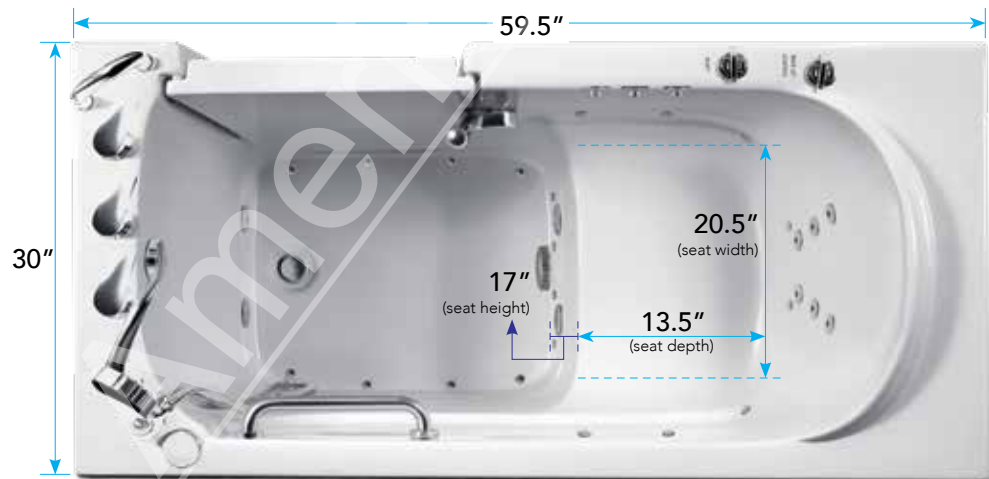

STANDARD MODELS & SIZES

The Standard Series walk-in bathtubs strike a perfect balance between interior and exterior dimensions. These tubs are thoughtfully designed to effortlessly navigate through doors, hallways, and stairways, fitting seamlessly into your existing bath space. With generous legroom and a spacious bathing area, they are well-suited for individuals weighing between 120-230lbs.

2852KS

3052KS

3060KX

Series	Model	W x L x H	Seat Width	Seat Height	Approximate Gallon Capacity With occupant 250 lbs. – 120 lbs.:	Door Swing	Door Opening	Bidet
STANDARD	2852KS	28" x 51" x 41"	21"	17"	54-61 gal	INWARD	20"	Yes
	3052KS	29.75" x 51.5" x 38.75"	22.5"	17"	50-58 gal	INWARD	20"	Yes
	3060KX	30" x 59.5" x 36"	20.5"	17"	60-71 gal	INWARD	18"	