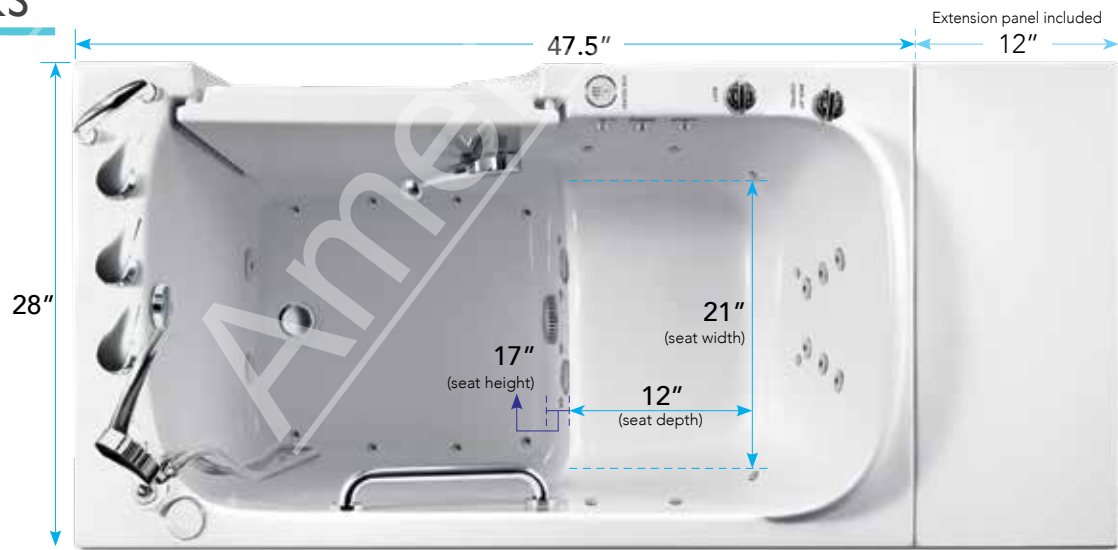

2646KS

2653KX

Series	Model	W x L x H	Seat Width	Seat Height	Approximate Gallon Capacity With occupant 250 lbs. – 120 lbs.:	Door Swing	Door Opening	Bidet
COMPACT	2646KS	26" x 45.5" x 37.5"	17.5"	16"	34-40 gal	INWARD	16"	
	2653KX	26" x 52.5" x 36"	17.5"	17"	42-46 gal	INWARD	16"	

2848KS

Series	Model	W x L x H	Seat Width	Seat Height	Approximate Gallon Capacity With occupant 250 lbs. – 120 lbs.:	Door Swing	Door Opening	Bidet
COMPACT	2848KS	28" x 47.5" x 40"	21"	17"	50-57 gal	INWARD	19"	