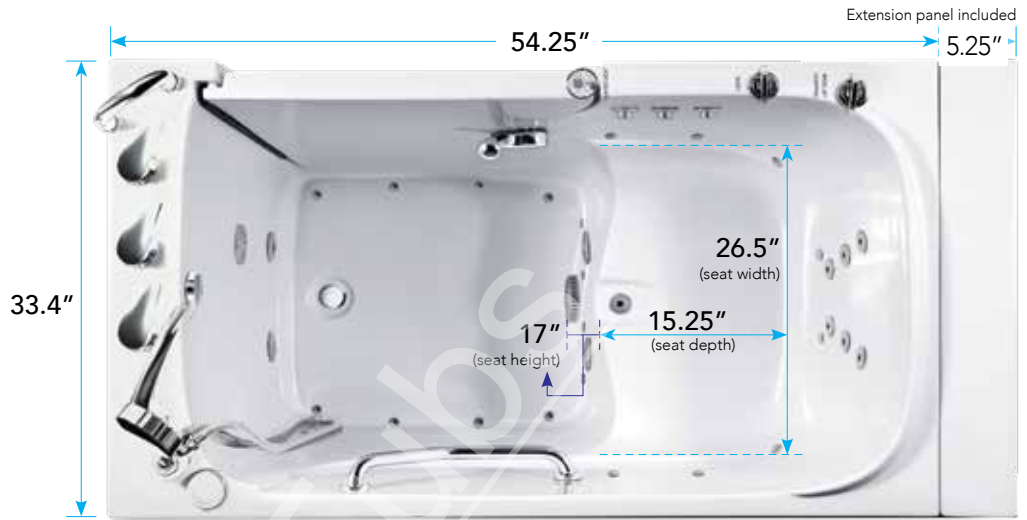

3355KS

3555KS

3055KD

Series	Model	W x L x H	Seat Width	Seat Height	Approximate Gallon Capacity With occupant 250 lbs. – 120 lbs.:	Door Swing	Door Opening	Bidet
EXTRA DEEP & WIDE	3355KS	33.4" x 54.25" x 40"	26.5"	17"	64-70 gal	INWARD	23.5"	Yes
	3555KS	35.4" x 55" x 40.25"	28.75"	17"	62-72 gal	INWARD	23.5"	Yes
	3055KD	29.5" x 55" x 46"	20.5"	17"	90-100 gal	INWARD	18"