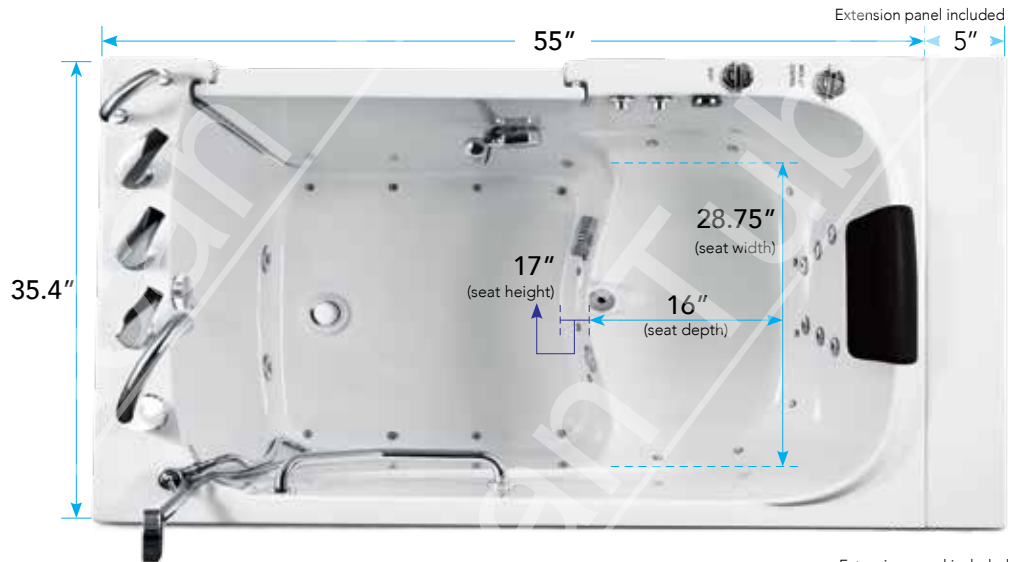

2852KS

3052KS

3060KX

Series	Model	W x L x H	Seat Width	Seat Height	Approximate Gallon Capacity With occupant 250 lbs. – 120 lbs.:	Door Swing	Door Opening	Bidet
STANDARD	2852KS	28" x 51" x 41"	21"	17"	54-61 gal	INWARD	20"	Yes
	3052KS	29.75" x 51.5" x 38.75"	22.5"	17"	50-58 gal	INWARD	20"	Yes
	3060KX	30" x 59.5" x 36"	20.5"	17"	60-71 gal	INWARD	18"	

DEEP & WIDE MODELS & SIZES

Our Deep & Wide Series walk-in tubs are tailor-made for fuller-figured bathers who appreciate the extra space during their bathing routine. These tubs are an excellent fit for larger bathrooms and offer the market's widest and most spacious walk-in tub options, catering to individuals weighing between 120-400lbs.

3355KS

3555KS

3055KD

Series	Model	W x L x H	Seat Width	Seat Height	Approximate Gallon Capacity With occupant 250 lbs. – 120 lbs.:	Door Swing	Door Opening	Bidet
 EXTRA DEEP & WIDE	3355KS	33.4" x 54.25" x 40"	26.5"	17"	64-70 gal	INWARD	23.5"	Yes
	3555KS	35.4" x 55" x 40.25"	28.75"	17"	62-72 gal	INWARD	23.5"	Yes
	3055KD	29.5" x 55" x 46"	20.5"	17"	90-100 gal	INWARD	18"	