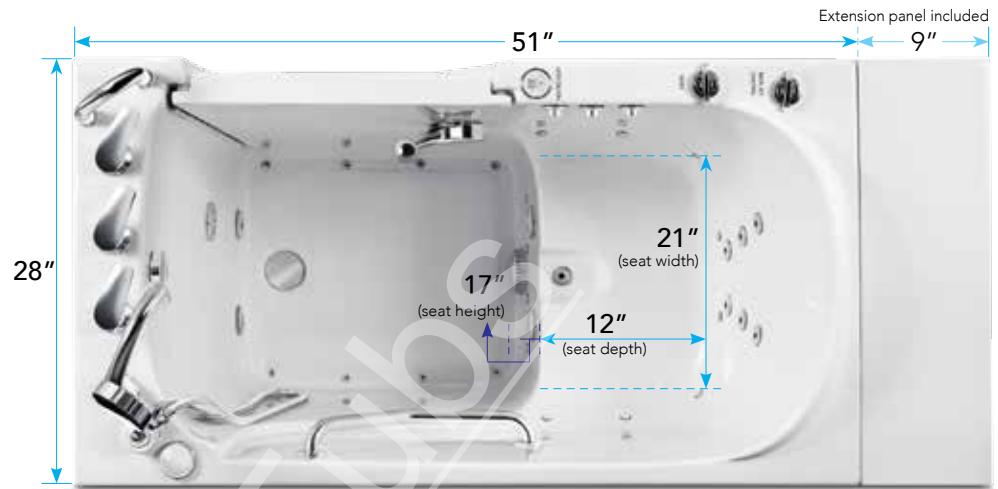

2852KS

3052KS

3060KX

Series	Model	W x L x H	Seat Width	Seat Height	Approximate Gallon Capacity With occupant 250 lbs. – 120 lbs.:	Door Swing	Door Opening	Bidet
STANDARD	2852KS	28" x 51" x 41"	21"	17"	54-61 gal	INWARD	20"	Yes
	3052KS	29.75" x 51.5" x 38.75"	22.5"	17"	50-58 gal	INWARD	20"	Yes
	3060KX	30" x 59.5" x 36"	20.5"	17"	60-71 gal	INWARD	18"