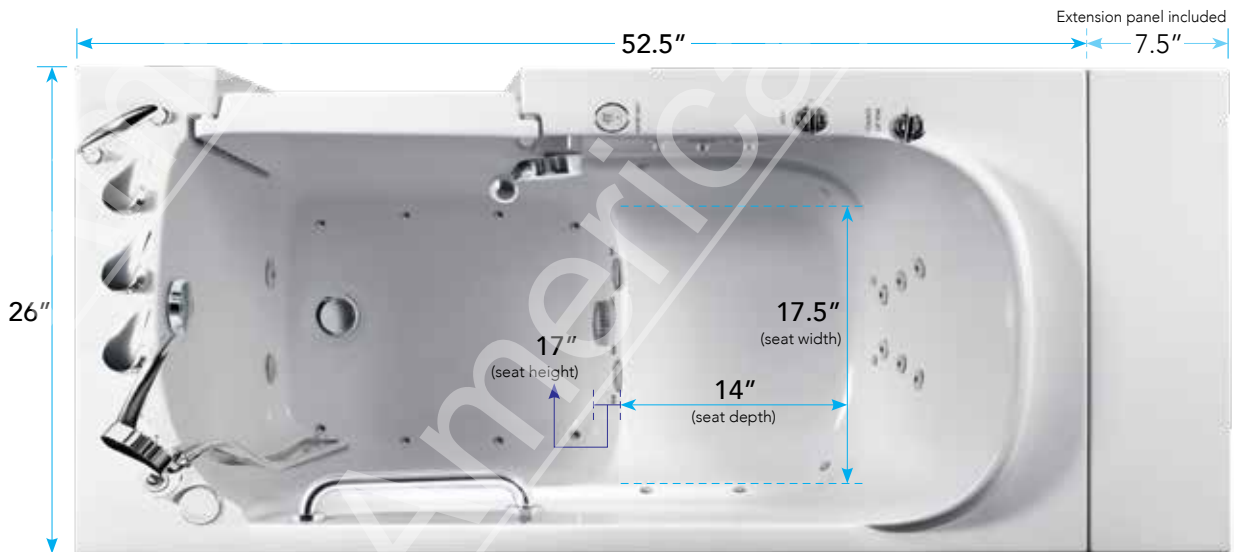

2653KX

Series	Model	W x L x H	Seat Width	Seat Height	Approximate Gallon Capacity With occupant 250 lbs. – 120 lbs.:	Door Swing	Door Opening	Bidet
COMPACT	2646KS	26" x 45.5" x 37.5"	17.5"	16"	34-40 gal	INWARD	16"	
	2653KX	26" x 52.5" x 36"	17.5"	17"	42-46 gal	INWARD	16"